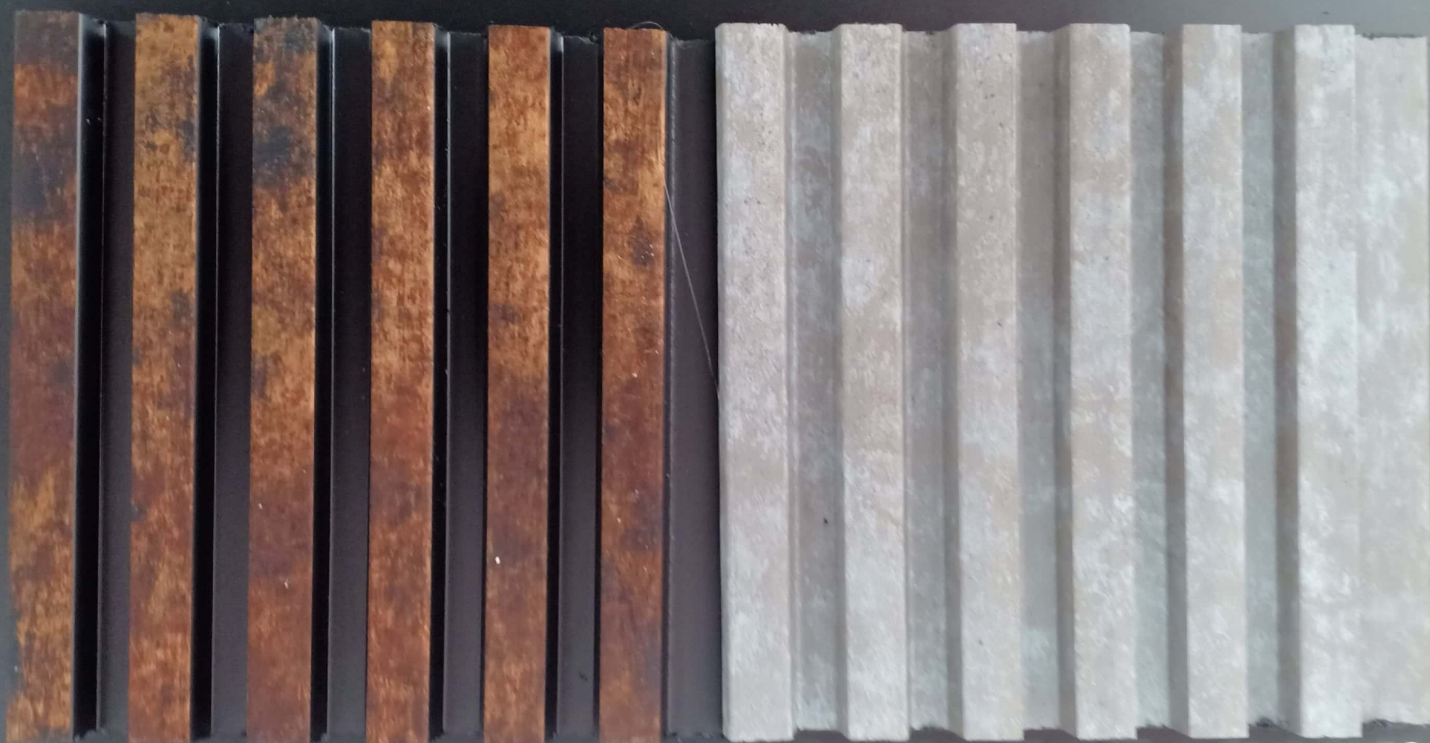

WRF262

WRF263

WRF272

WRF273

WRF264

WRF265

WRF270

WRF271

WRF266

WRF267

The image displays two sets of wood grain samples, WRF260 and WRF261, mounted on a dark grey background. Each set consists of a wide vertical strip of wood grain and a narrower vertical strip of wood grain. The wood grain is a medium brown color with a visible vertical grain pattern. The samples are arranged in a row, with WRF260 on the left and WRF261 on the right.