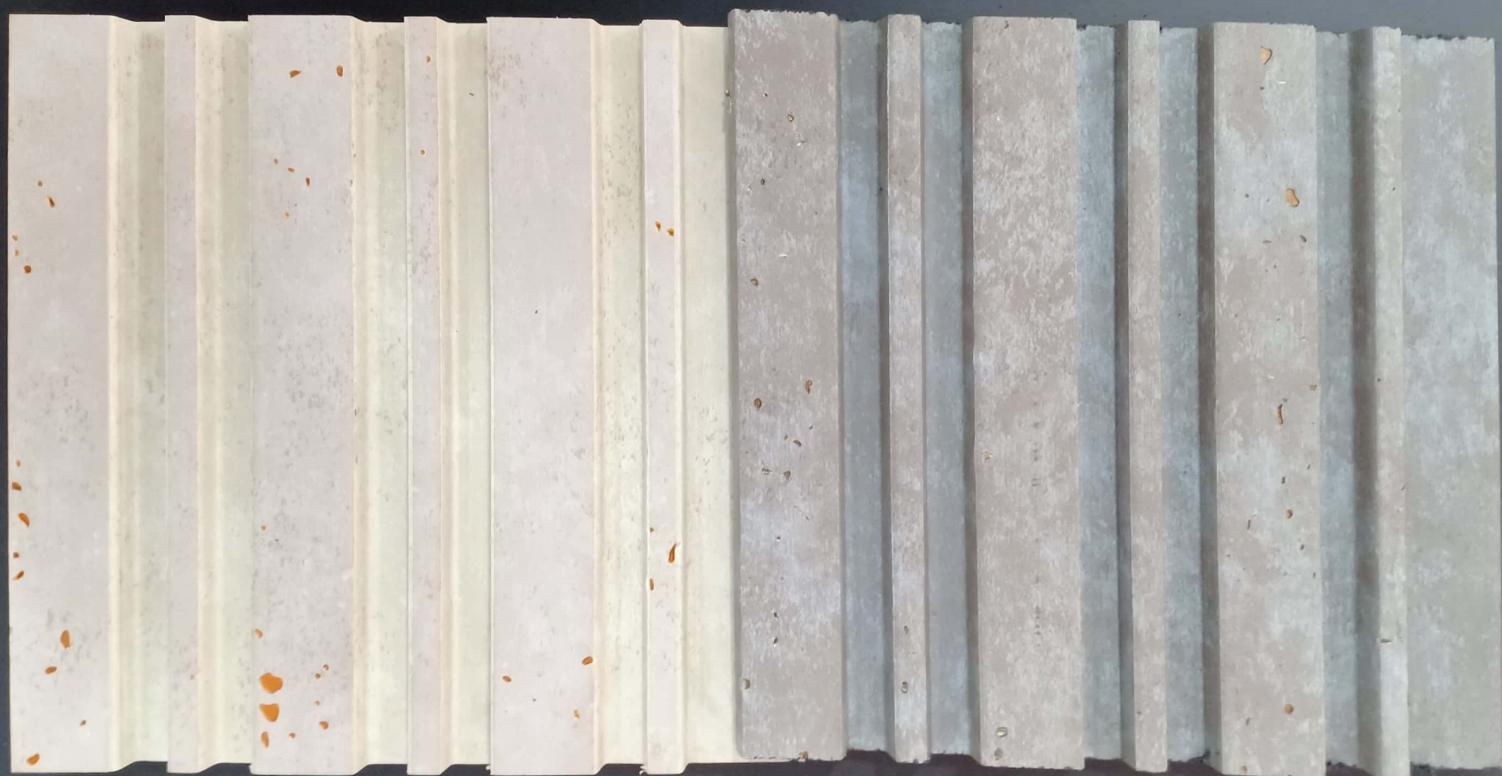

WRF274

WRF275