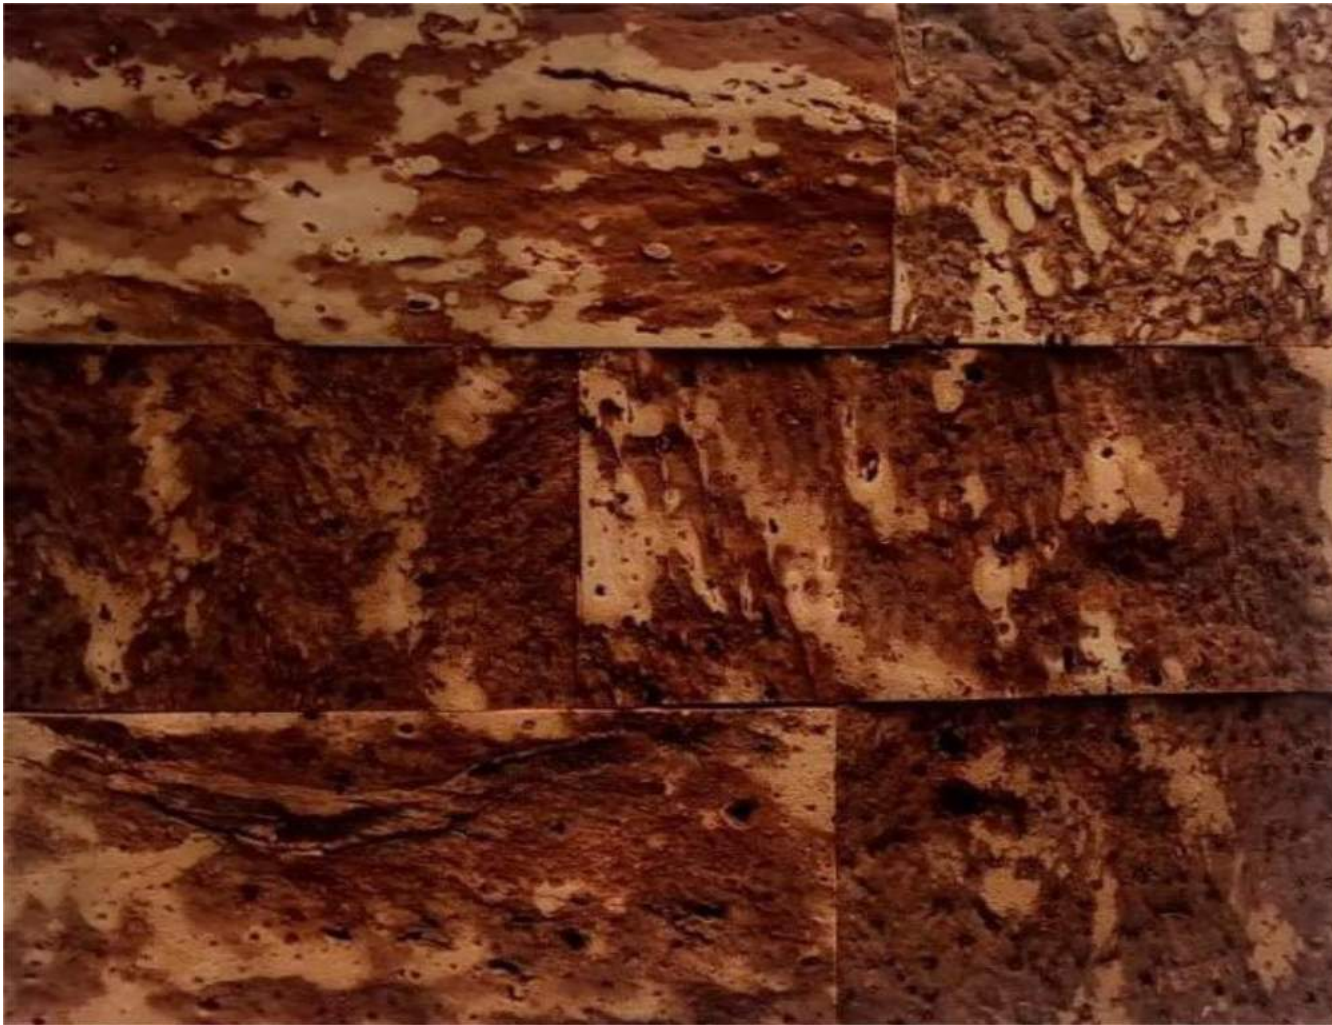

Size : 3 x 2 sq. ft.
Thickness : 20 mm
Price: Rs.675
Per sq. ft

CORK PANEL : Series 4106

**Thickness : 10
mm**

**Price: Rs.675
Per sq. ft**

CORK PANEL : Series 5100

Size : 3 x 2 sq. ft.
**Thickness : 12
mm**
**Price : Rs.825
Per sq.ft**