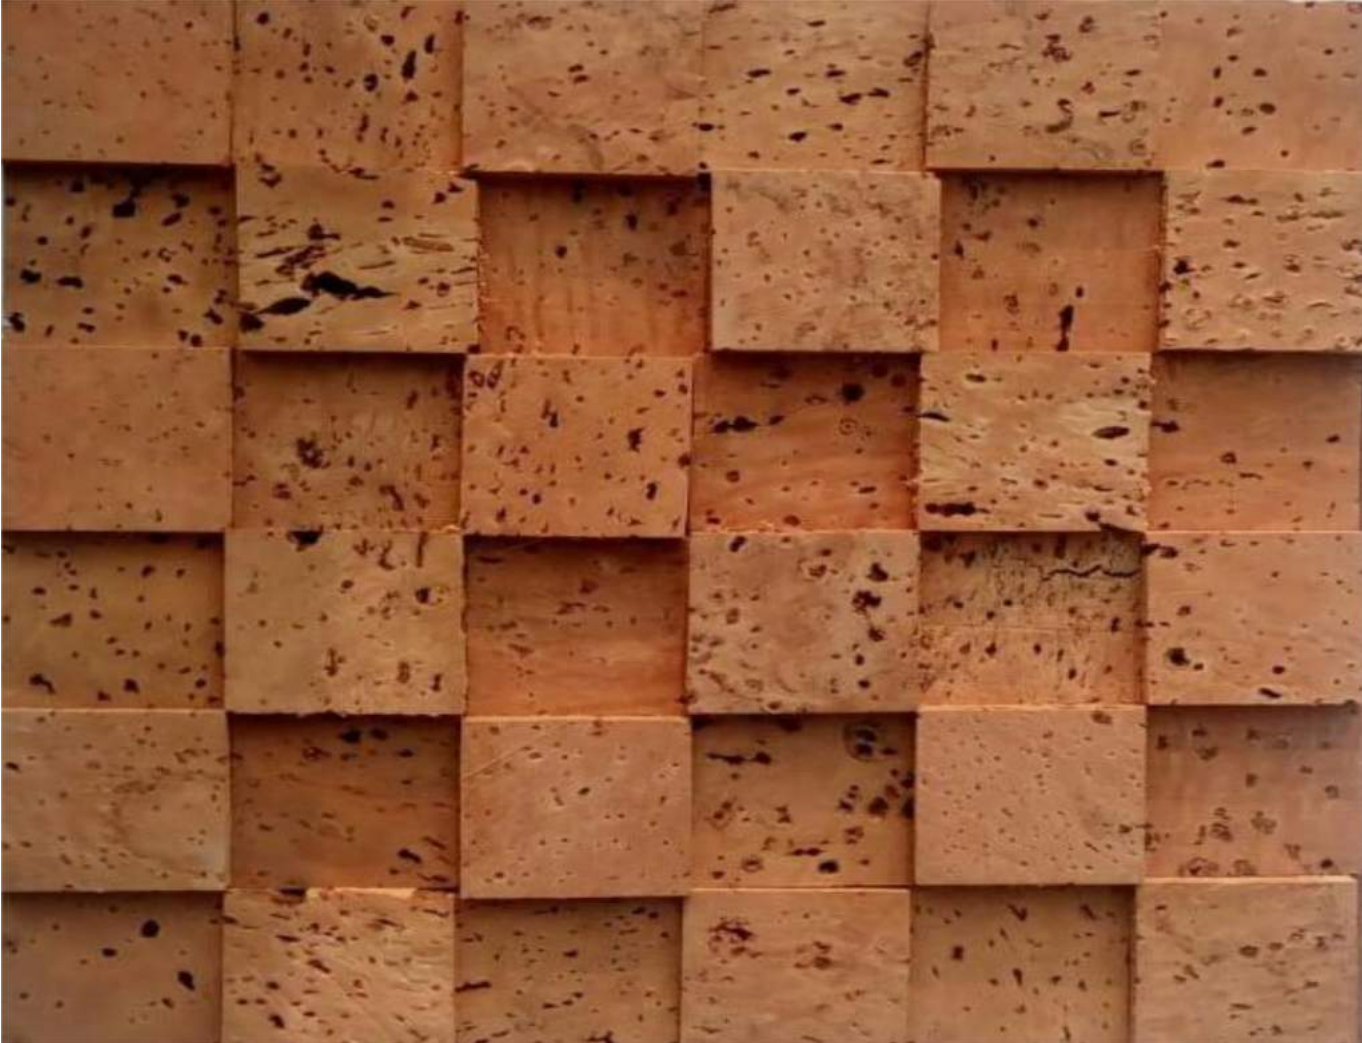

CORK PANEL : Series 4102

**Size : 3 x 2 sq.
ft.**

**Thickness : 7
mm**

**Price: Rs.675
Per sq. ft.**