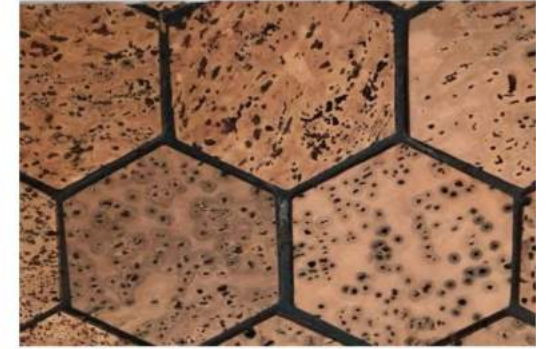

CORK PANEL : Series 4103

Size : 3 x 2 sq. ft.
Thickness : 5 mm
Price : Rs.675
Per sq. ft.