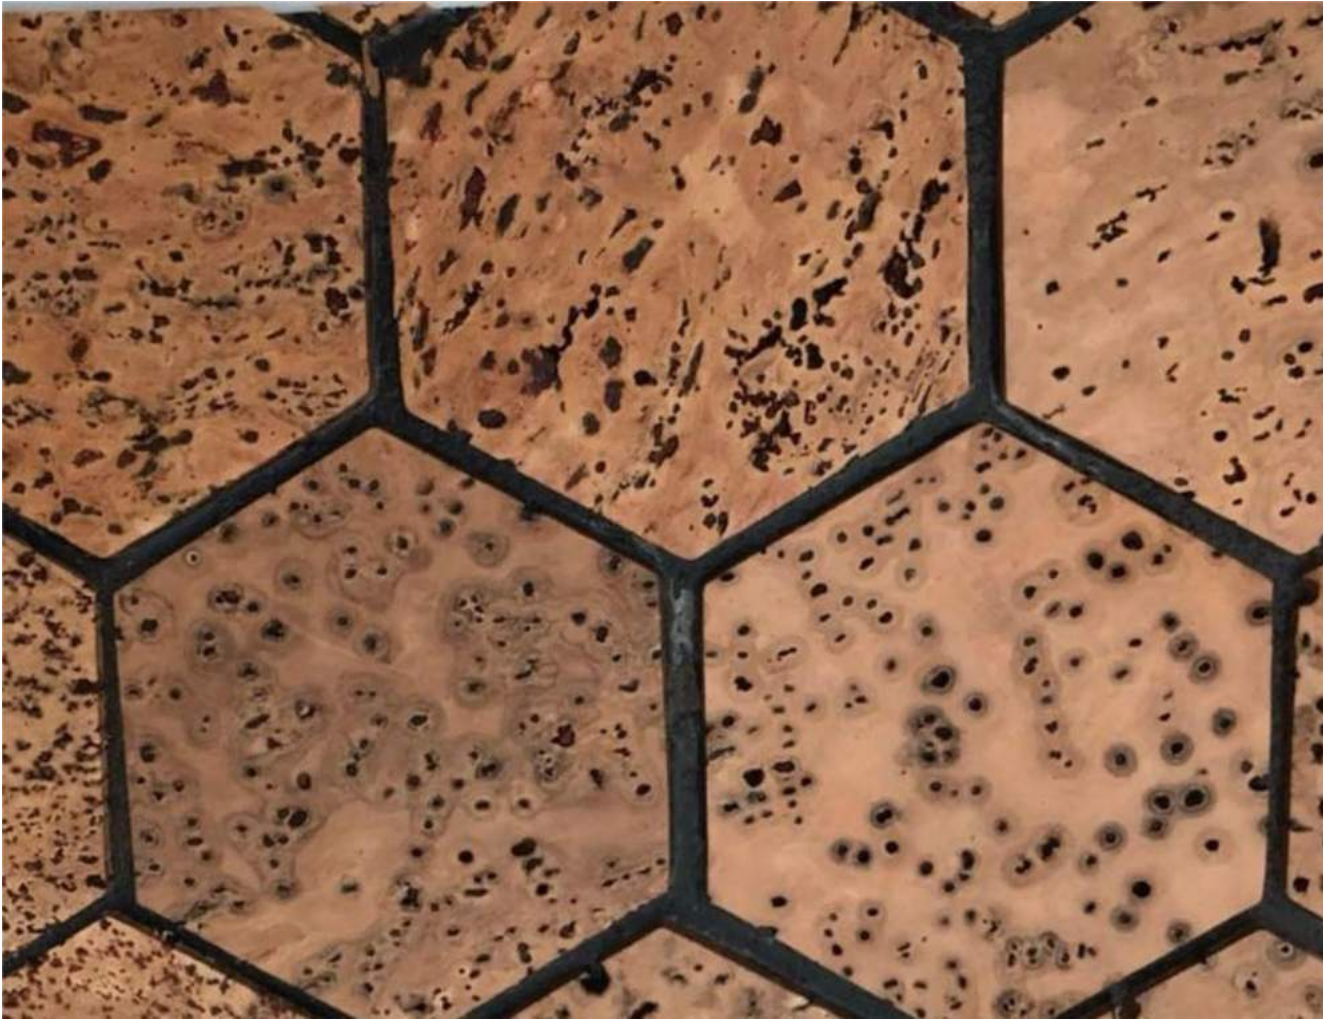

CORK PANEL : Series 4103

Size : 3 x 2 sq. ft.
Thickness : 5 mm
Price : Rs.675
Per sq. ft.