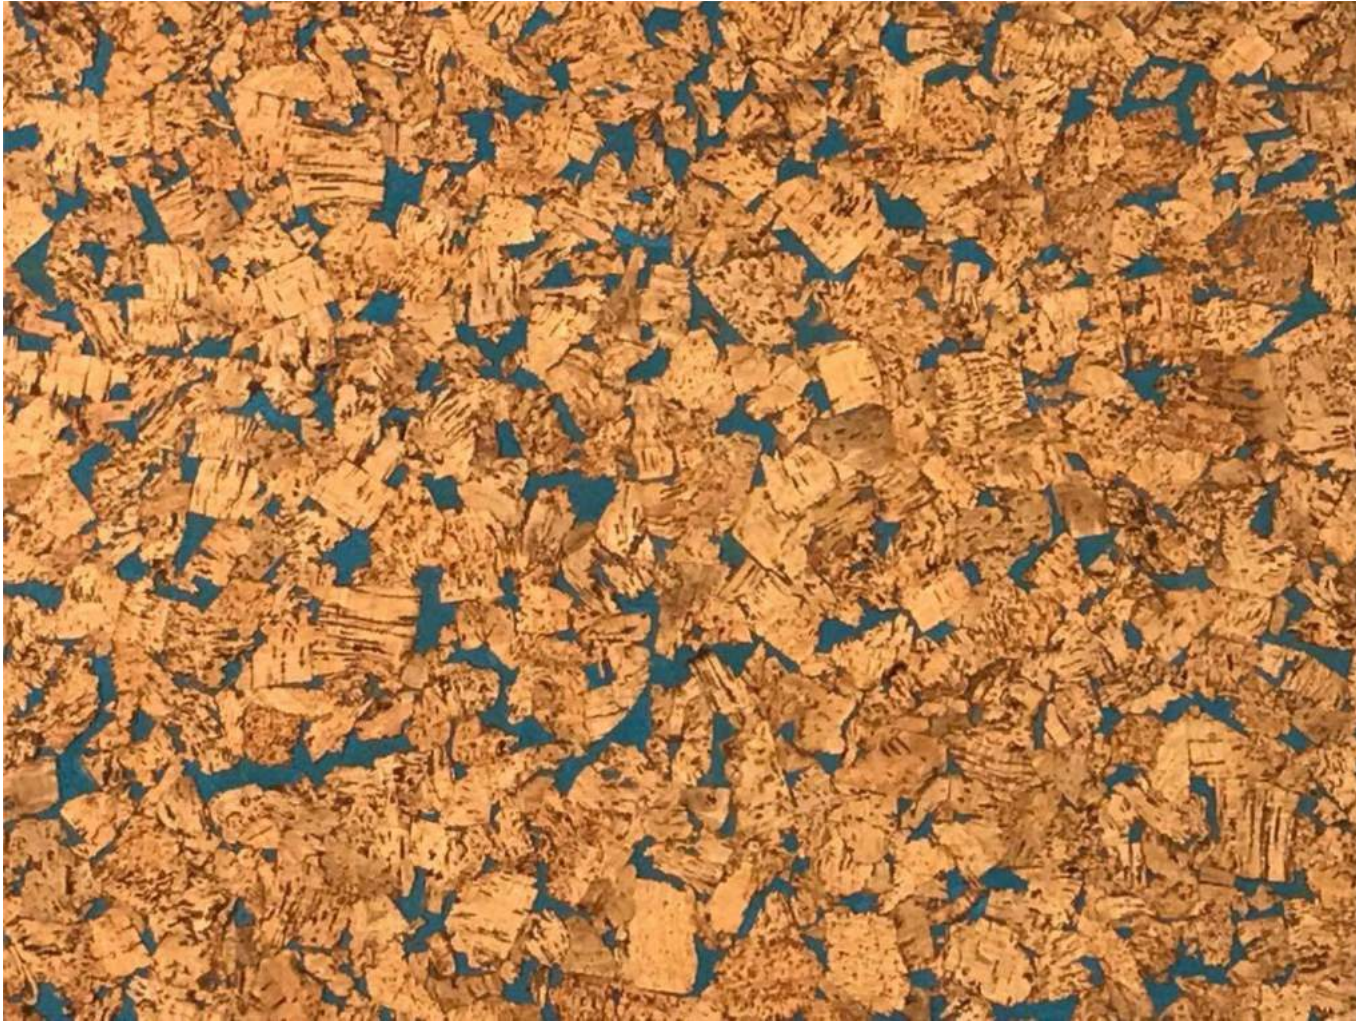

CORK PANEL : Series 2101

**Size : 3 x 2 sq.
ft.**

**Thickness : 3
mm**

**Price: Rs.435
Per sq. ft.**