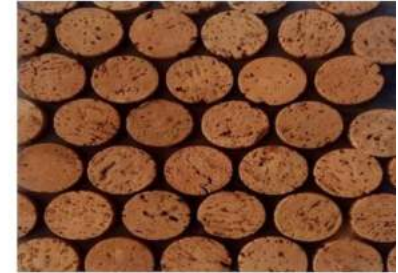

CORK PANEL : Series 4104

**Size : 3 x 2 sq.
ft.**

**Thickness : 8
mm**

**Price: Rs.675
Per sq. ft**