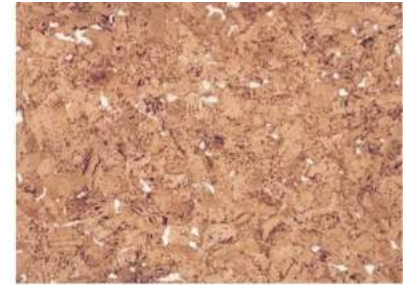

CORK PANEL : Series 1100

**Size : 3 x 2 sq.
ft.**

Thickness : 3 mm

Price: Rs.300

Per sq. ft.

CORK PANEL : Series 1101

Size : 3 x 2 sq. ft.
Thickness: 3 mm
Price: Rs. 300
Per sq. ft.

CORK PANEL : Series 2100