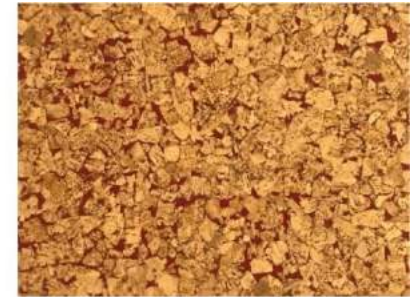

Size : 3 x 2 sq. ft.
Thickness : 3 mm
Price: Rs.435
Per sq ft.

CORK PANEL : Series 2101

**Size : 3 x 2 sq.
ft.**

**Thickness : 3
mm**

**Price: Rs.435
Per sq. ft.**

CORK PANEL : Series 2102

Size : 3 x 2 sq. ft.
Thickness: 3 mm
Price: Rs.435
Per sq. ft.