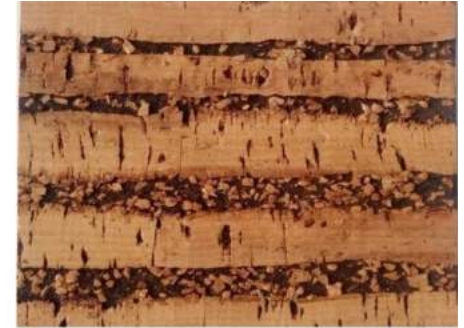

CORK PANEL : Series 3106

**Size : 3 x 2 sq.
ft.**

**Thickness: 3 mm
Price: Rs.525
Per sq. ft.**