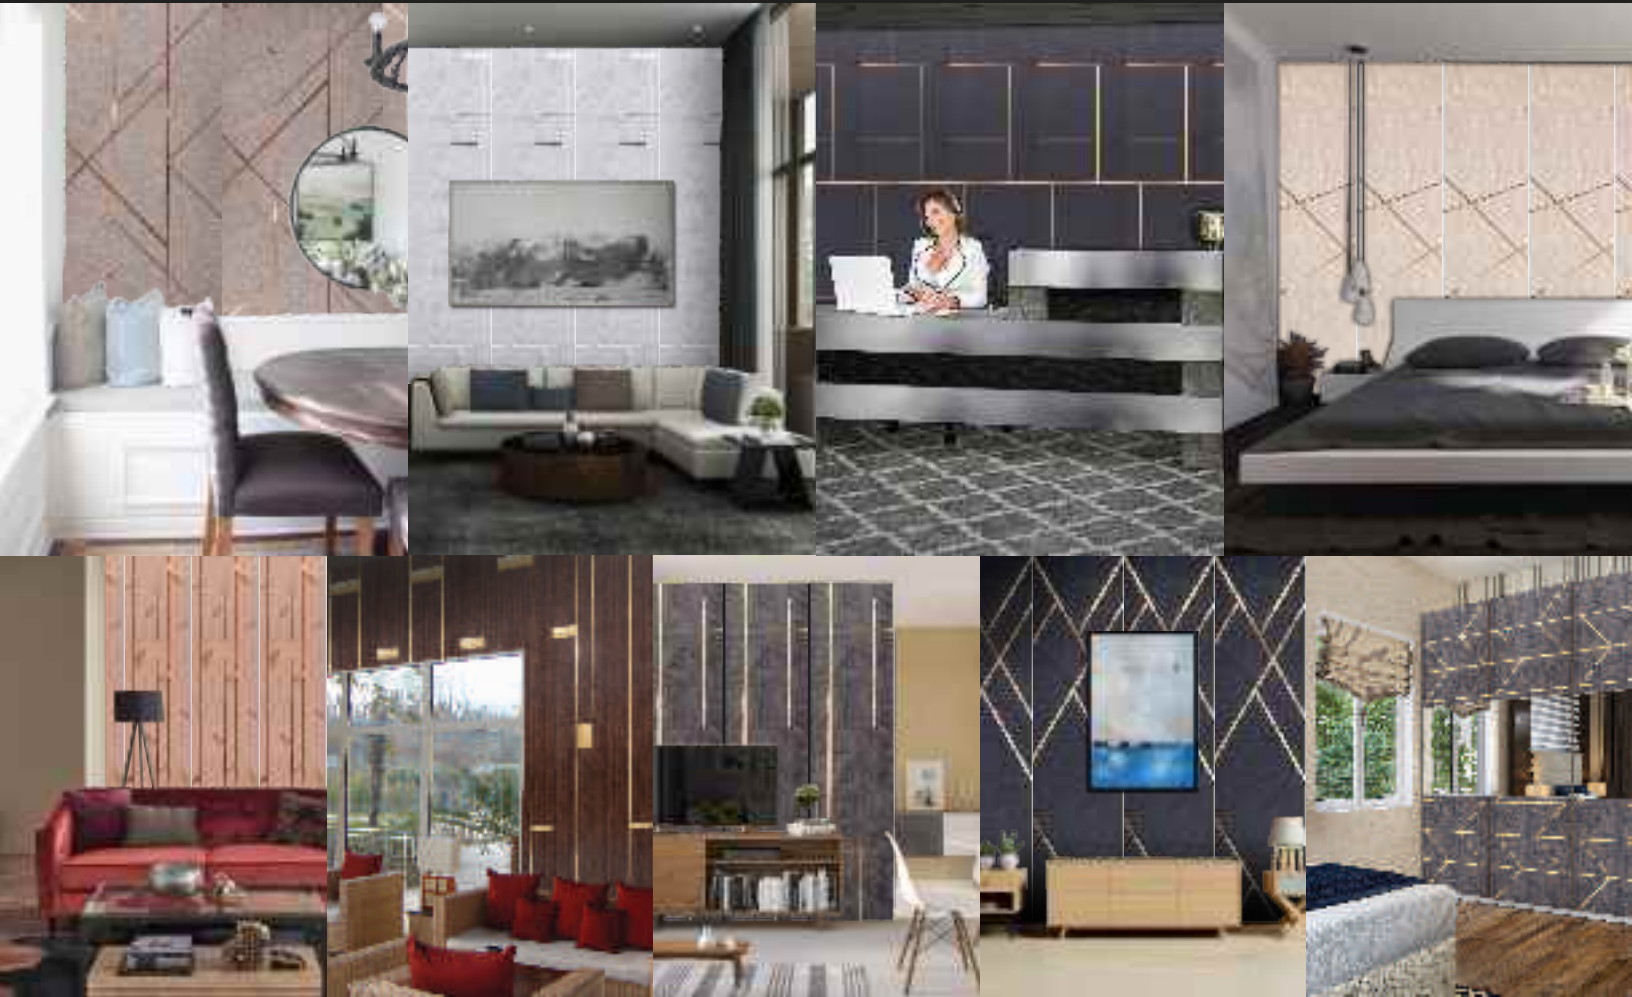

LUSO

LUXURY PANELS

Element Decor
Innovations Essentials