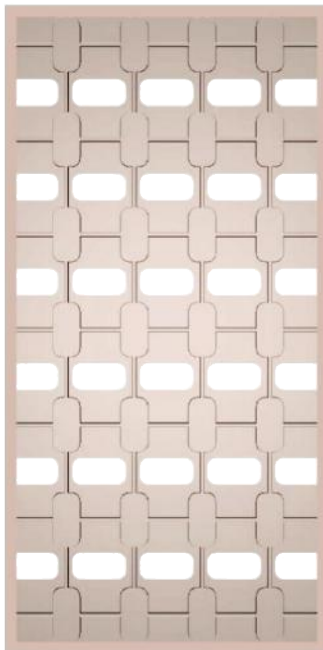

Wave Grill Board is a decoration material with 3 dimension effects, it is stylish, strong and long-lasting.

FEATURES

RAW MATERIAL: MDF
THICKNESS: 12 mm.
SIZE : 8' x 4'

WAVE GRILL BOARD

WJALLI003