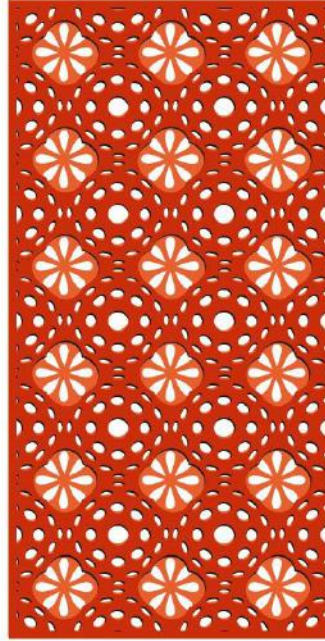

Dual Grill Board is a decoration material with 2 layers effects, it is stylish, strong and long-lasting.

FEATURES

RAW MATERIAL: MDF
THICKNESS:
SIZE : 8' x 4'

DUAL GRILL BOARD

DJALLI002