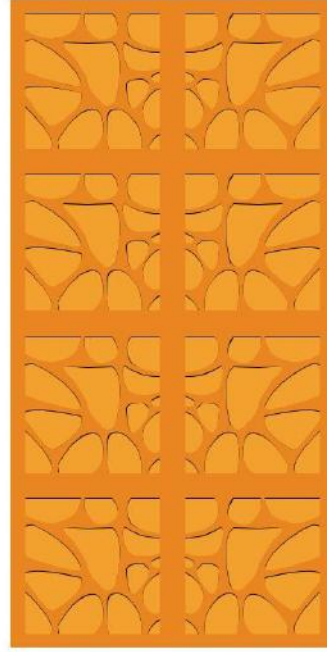

**SIZE : 8' x 4'**

WAVEB013

Wave Board is a decoration material with 3 dimension effects, it is stylish, stron

FEATURES

**RAW MATERIAL: MDF / WPC**

**THICKNESS:**

**SIZE : 8' x 4'**

Wave Board is a decoration material with 3 dimension effects, it is stylish, strong and long-lasting.

**FEATURES**

**RAW MATERIAL: MDF / WPC**  
**THICKNESS:**  
**SIZE : 8' x 4'**

MDF / WPC WAVE BOARD

WAVEB014

WAVEB015

WAVEB016

WAVEB017

WAVEB018

WAVEB019

Wave Board is a decoration material with 3 dimension effects, it is stylish, strong and long-lasting.

FEATURES

**RAW MATERIAL: MDF / WPC**

**THICKNESS:**

**SIZE : 8' x 4'**

Wave Board is a decoration material with 3 dimension effects, it is stylish, strong and long-lasting.

FEATURES

**RAW MATERIAL: MDF / WPC**  
**THICKNESS:**  
**SIZE : 8' x 4'**

MDF / WPC WAVE BOARD

WAVEB020

WAVEB021

WAVEB022

WAVEB023

WAVEB024