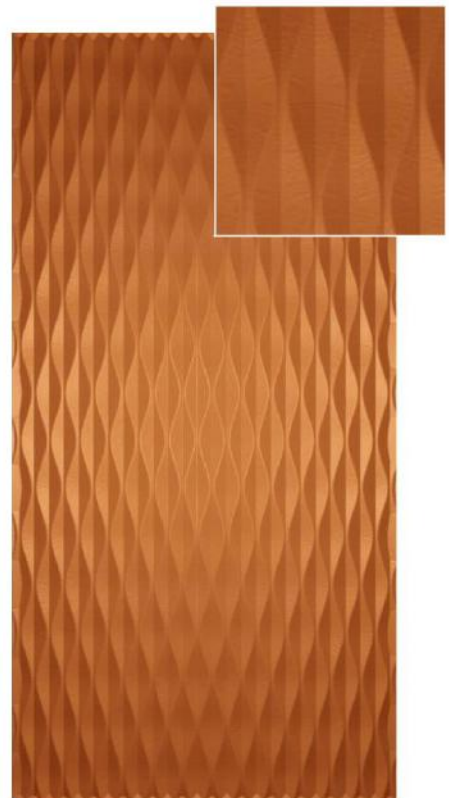

WAVEB010

We can customise in your required thickness and dimension.