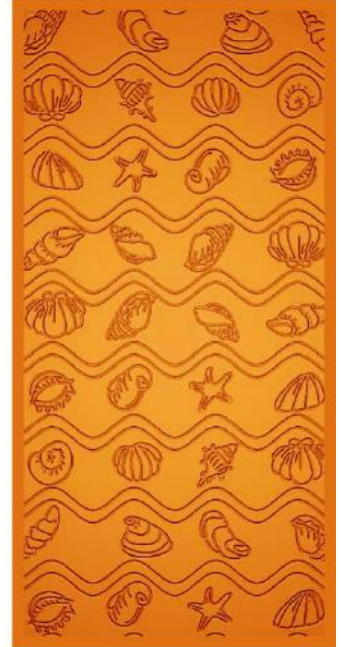

**FEATURES**

**RAW MATERIAL: MDF / WPC**  
**THICKNESS:**  
**SIZE : 8' x 4'**

MDF / WPC WAVE BOARD

WAVEB014

WAVEB015

WAVEB016

WAVEB017

WAVEB018