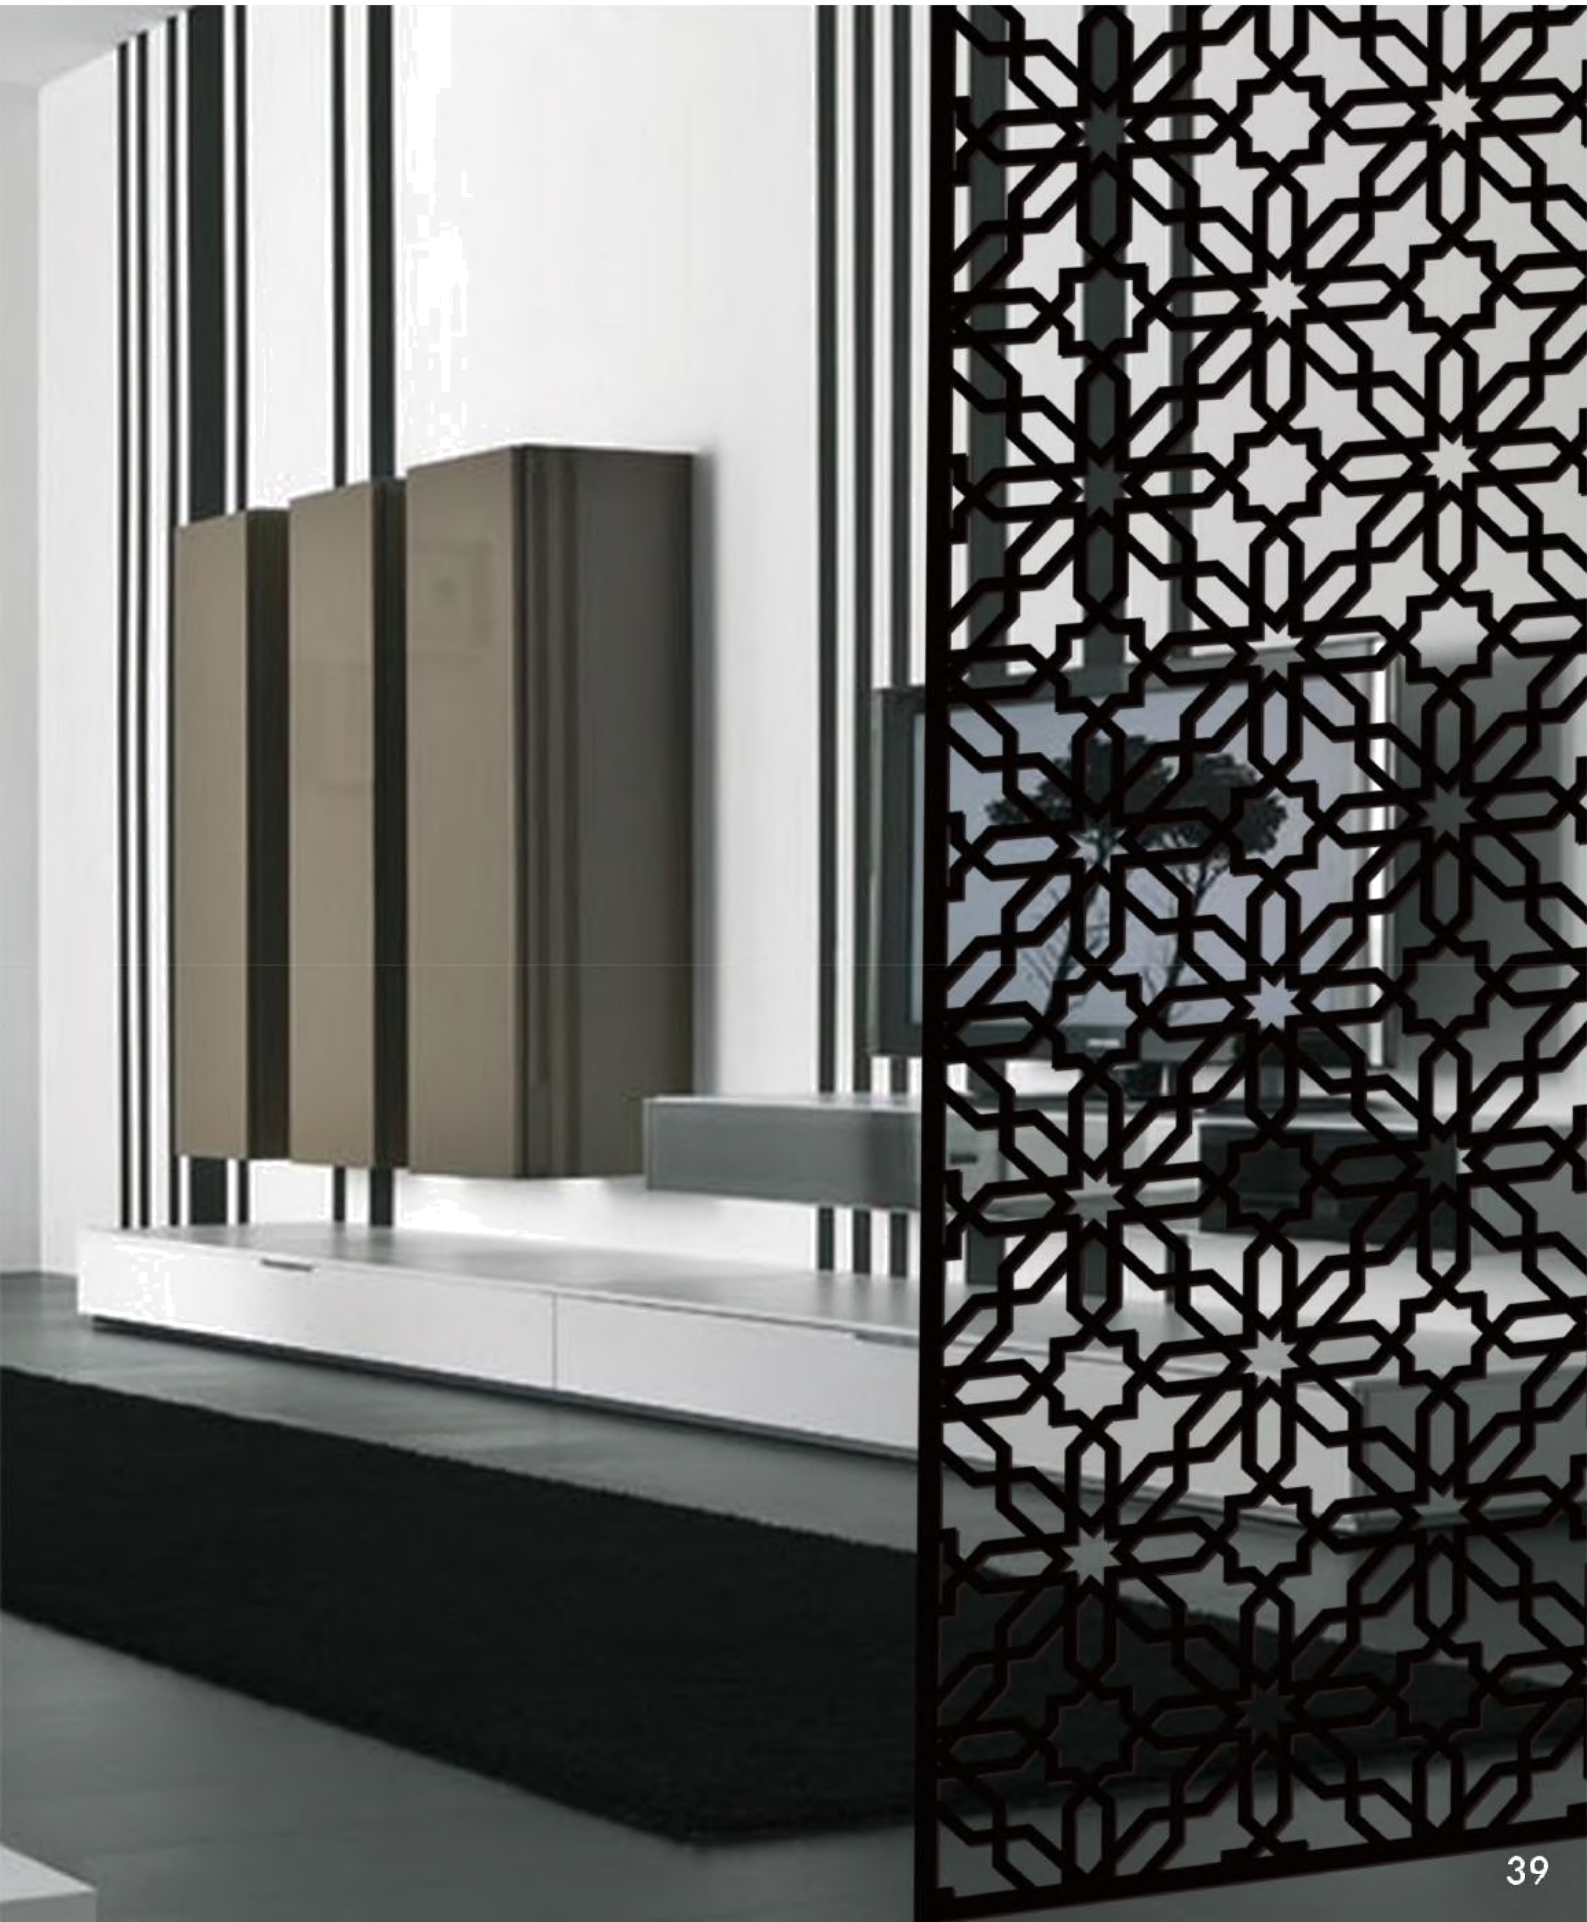

JALLI068

Grill Board is a decoration material with 2 dimension effects, it is stylish, strong and long-lasting.

FEATURES

**RAW MATERIAL:** MDF / WPC

**THICKNESS:** 8 mm & Above.

**SIZE :** 8' x 4'

Grill Board is a decoration material with 2 dimension effects, it is stylish, strong and long-lasting.