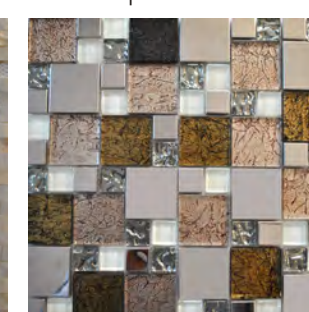

HTJ13 | 350×350×8 mm

Live up your interiors with Euro mosaic tiles. Euro mosaic tiles enhance your walls with colour, depth and vibrancy while infusing strength and beauty to your interior space. Tiles are much more than just a covering, Euro mosaic tiles, with their beautiful patterns, capture attention right away.