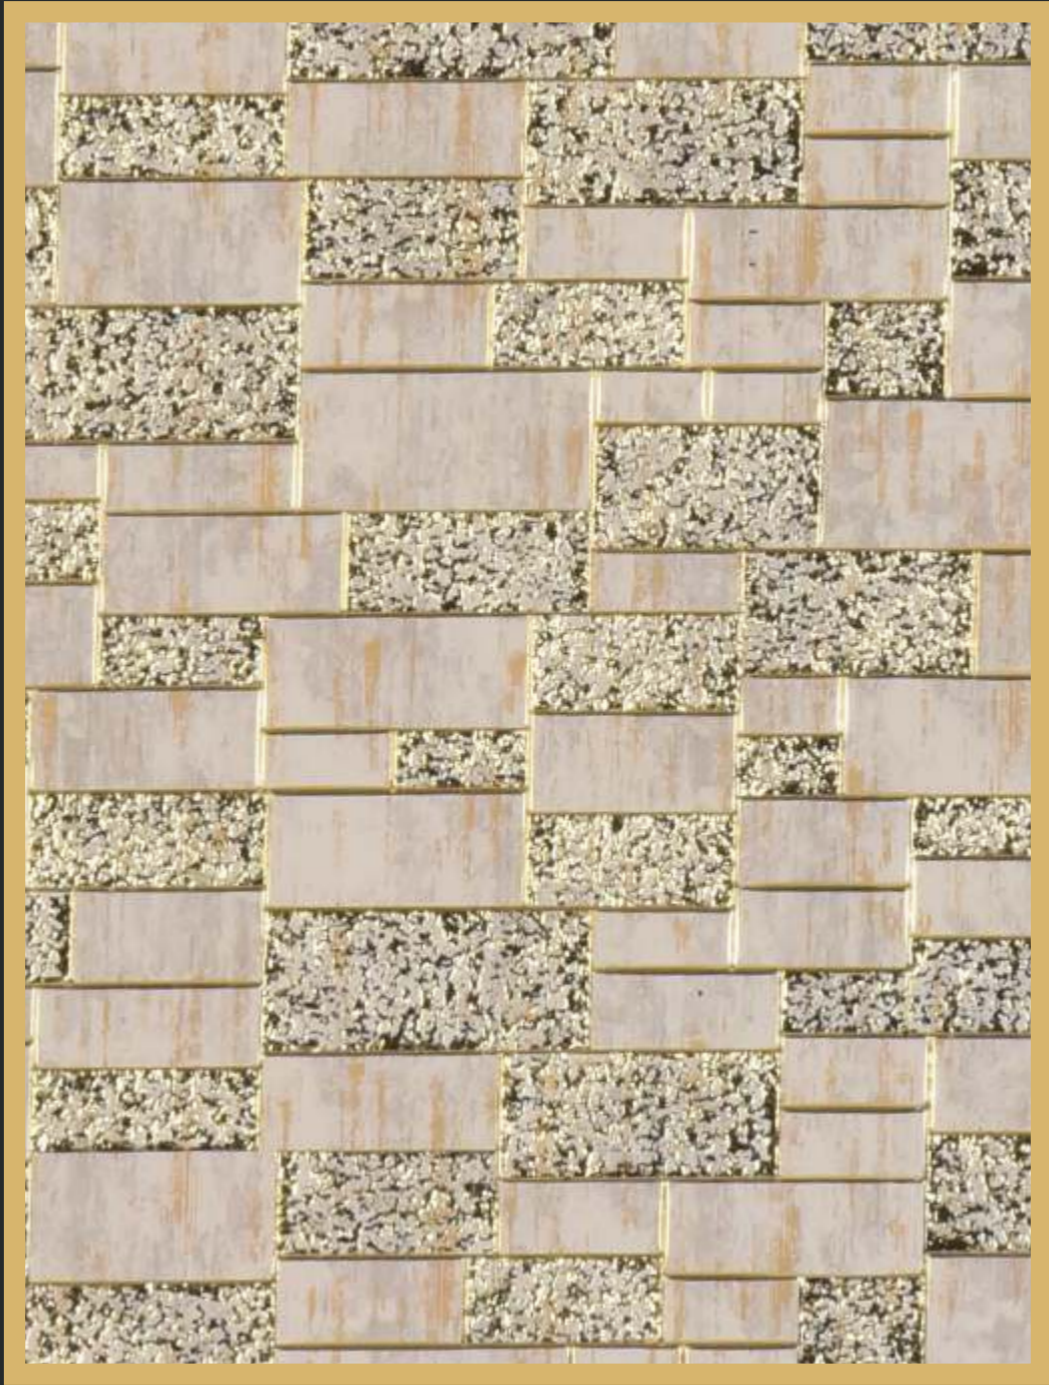

ELEMENT'S
CHARCOAL

2021

Element Decor
Innovations Essentials

MADE IN KOREA

SIZE : 8 FEET (L) x 2 INCH (W)

ED520